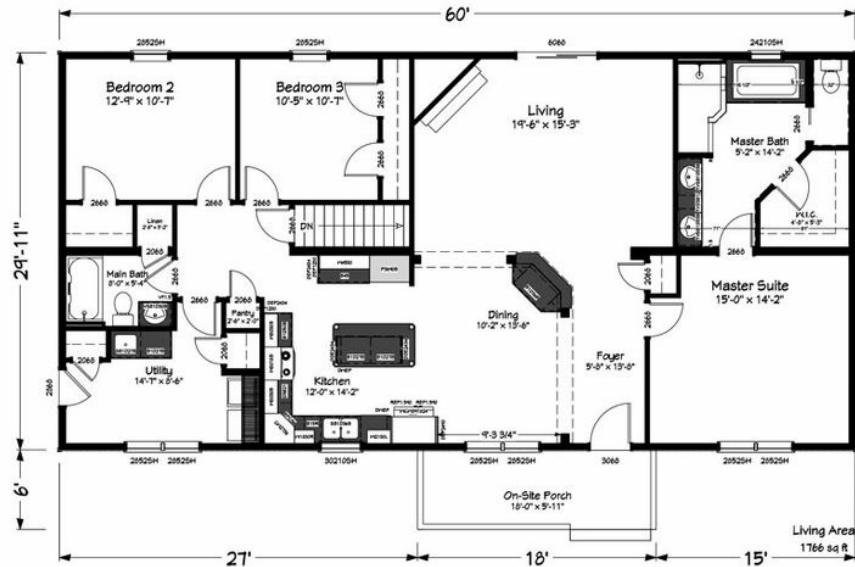

## The Brewerton Manor \*Lot Model Available!\*

Model number: 9198

3 beds • 2 baths • 1800 sq.ft. • 30' width • 60' depth

Our home building facilities invest in continuous product and process improvements. Plans, dimensions, features, materials, specifications and availability are subject to change without notice or obligation. Renderings and floor plans are representative likenesses of our homes and may differ from the actual homes. We invite you to tour a Home Center near you and inspect the highest value in quality housing available or call (315) 699-3661 to speak with a Home Consultant. Copyright 2017, CMH. All rights reserved.