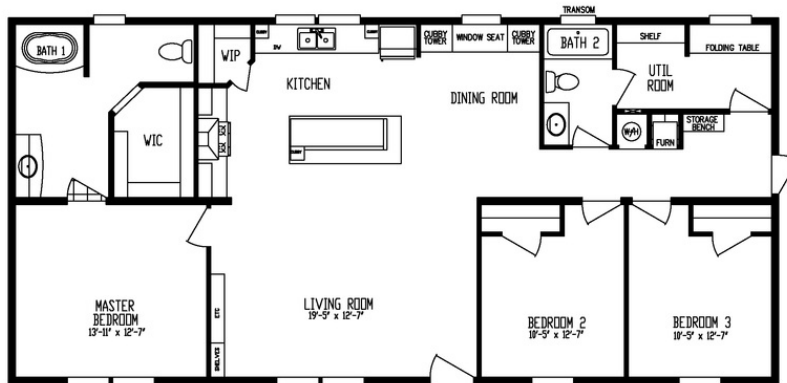

Myrtlewood *Sold*

Model number: 56INS28563BH17S

3 beds • 2 baths • 1568 sq.ft. • 28' width • 56' depth

Our home building facilities invest in continuous product and process improvements. Plans, dimensions, features, materials, specifications and availability are subject to change without notice or obligation. Renderings and floor plans are representative likenesses of our homes and may differ from the actual homes. We invite you to tour a Home Center near you and inspect the highest value in quality housing available or call (315) 699-3661 to speak with a Home Consultant. Copyright 2017, CMH. All rights reserved.

<https://www.gihomesbrewerton.com>

G & I HOMES-BREWERTON

9060 BREWERTON ROAD
BREWERTON, NY 13029

Monday - Thursday: 9am - 7pm
Friday: 9am - 6pm
Saturday: 9am - 5pm
Sunday: Closed

(315) 699-3661